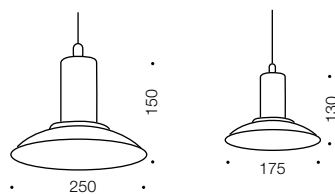

### Measurements

Cable Length: 1.0