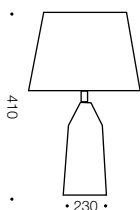

Neta

Table Lamp

Specifications

Type	Table Lamp
Light Source	25w E14max
Globe	Not included
Warranty	1 year*

Colours

Coffee/grey

Measurements

Codes