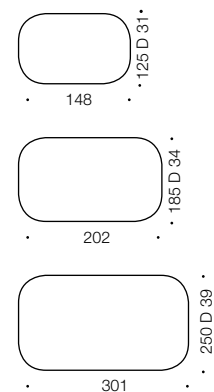

## Specifications

Type	Exterior Flood
Light Source	LED SMD
Lumen	1550/2250/4800
Colour Temp	5000k
Wattage	15w/25w/50w
Dimmable	No
CRI	>80
Power Factor	>0.9
Beam Angle	120
Warranty	2 year*

## Measurements