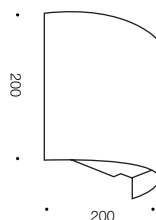

Nemo

Wall Lamp

Specifications

Type	Wall Lamp
Light Source	60w E27max
Globe	Not included
Warranty	1 year*

Colours

Nickel/clear frost glass

Measurements

Codes