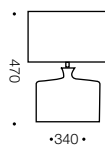

Nakato

Table Lamp

Specifications

Type	Table Lamp
Light Source	25w E14max
Globe	Not included
Warranty	1 year*

Measurements

Colours

Blue/white

Codes