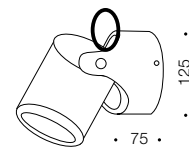

Move

Exterior Wall Lamp

Specifications

Type	Exterior
Light Source	LED GU10
Lumen	480
Colour Temp	5000k
Wattage	6w
Dimmable	No
CRI	>80
Power Factor	>0.9
Beam Angle	140
Warranty	2 year

Colours

Black/silver

Measurements