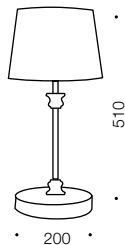

Moritz

Table Lamp

Specifications

Type	Table Lamp
Light Source	E27 25w max
Globe	Not included
Warranty	1 year*

Measurements

Colours

Copper/white

Nickel/white