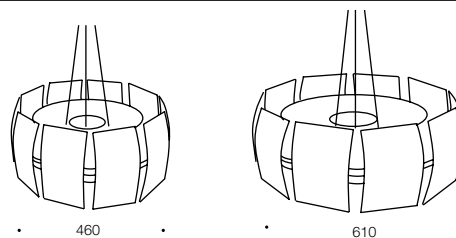

### Measurements

Cable Length: 1.0