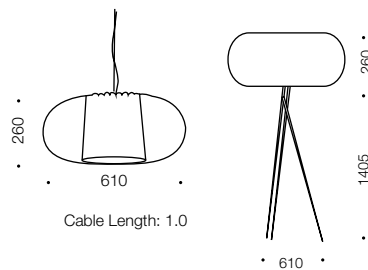

Misha

Pendant

Specifications

Type	Pendant
Light Source	E27 60w max
Globe	Not included
Warranty	1 year*

Colours

White lycra fabric with nickel

Measurements

Codes