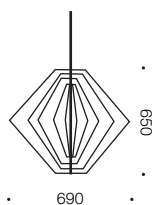

MARCIA

Pendant

Specifications

Type	Pendant
Light Source	5 x 25w E14 max
Globe	Not included
Warranty	1 year*

Measurements

Codes

MARCIA PE5-CH

Colours