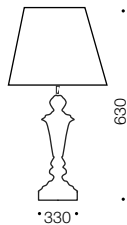

Loreto

Table Lamp

Specifications

Type	Table Lamp
Light Source	E27 40w max
Globe	Not included
Warranty	1 year*

Measurements

Colours

Chrome/grey print

Codes