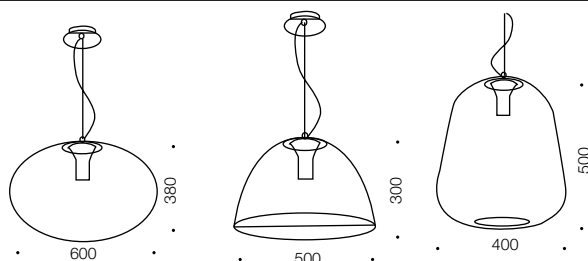

Loop, Brest & Colly

Pendant

Specifications

Type	Pendant
Light Source	E27 40w max
Globe	Not included
Warranty	1 year*

Colours

Clear/chrome

Measurements

Cable Length: 2.1