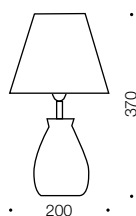

LIBBY

Table Lamp

Specifications

Type	Table Lamp
Light Source	25w E14 max
Globe	Not included
Warranty	1 year*

Measurements

Colours

Black/WH dots

Blue/WH dots

Pink/WH dots

Purple/WH dots

White/BK dots

Codes

LIBBY TL-BK

LIBBY TL-PK

LIBBY TL-BL

LIBBY TL-PP