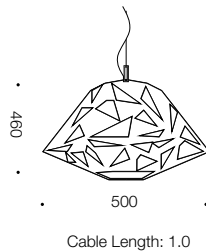

Lecona

Pendant

Specifications

Type	Pendant
Light Source	E27 60w max
Globe	Not included
Warranty	1 year*

Measurements

Colours

White/black

Codes