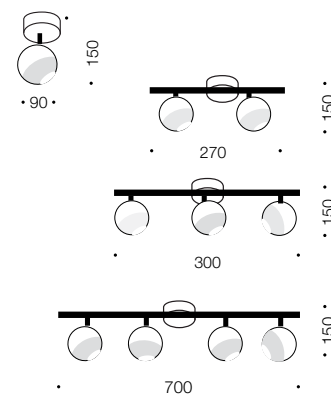

Kuran

Spotlights

Specifications

Type	Spotlight
Light Source	LED
Lumen	350 per unit
Colour Temp	4000k
Wattage	4w per head
Dimmable	No
CRI	>80
Power Factor	>0.9
Beam Angle	120
Warranty	2 year*

Colours

Oak/nickel

Codes

Kuran 1R-OAK

Kuran 2B-OAK

Kuran 3B-OAK

Kuran 4B-OAK

Measurements

Product Approvals