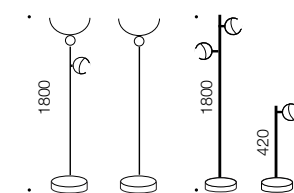

Measurements