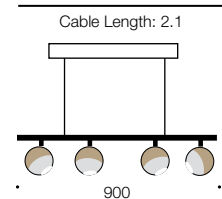

Measurements