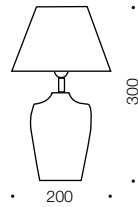

KIRSTEN

Table Lamp

Specifications

Type	Table Lamp
Light Source	25w E14 max
Globe	Not included
Warranty	1 year*

Measurements

Codes

- KIRSTEN TL-CML
- KIRSTEN TL-GRY
- KIRSTEN TL-YEL
- KIRSTEN TL-WH

Colours