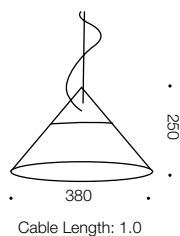

Keras

Pendant

Specifications

Type	Pendant
Light Source	E27 60w max
Globe	Not included
Warranty	1 year*

Colours

Black opaline glass

Red opaline glass

Measurements