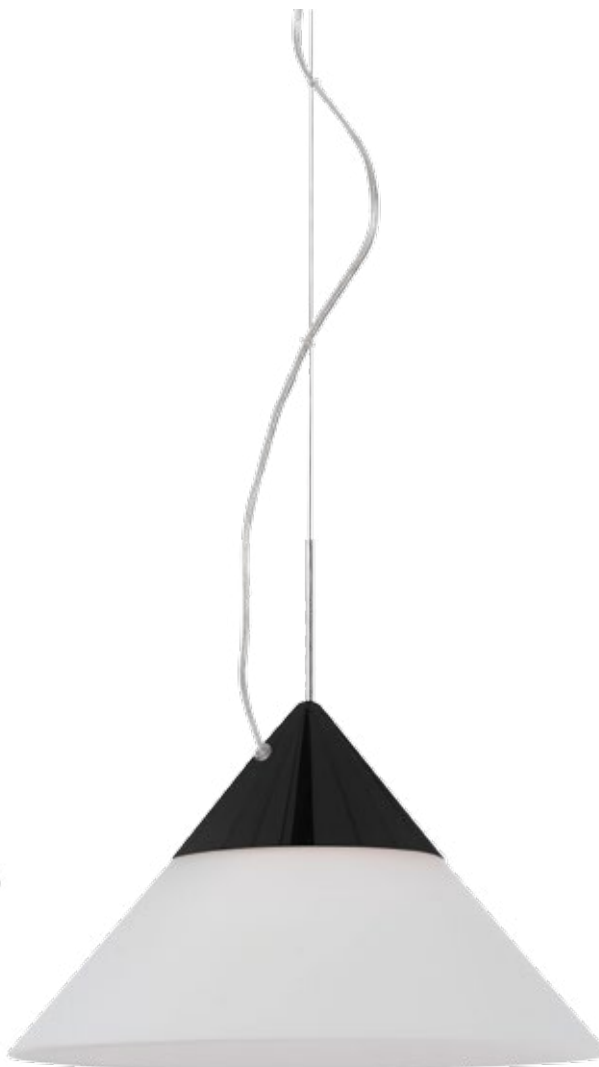

Keras

Pendant

Specifications

Type	Pendant
Light Source	E27 60w max
Globe	Not included
Warranty	1 year*

Colours

Black opaline glass

Red opaline glass

Measurements