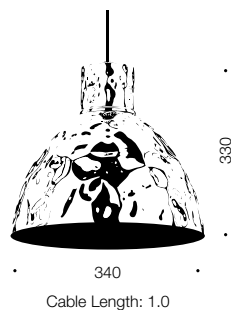

Kaos

Pendant

Specifications

Type	Pendant
Light Source	E27 40w max
Globe	Not included
Warranty	1 year*

Colours

Chrome/copper

Measurements

Codes