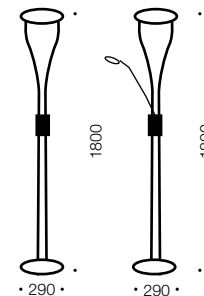

### Specifications

Type	Floor Lamp
Light Source	LED
Lumen	1600
Colour Temp	4000k
Wattage	20w/20+5w
Dimmable	Yes
CRI	>80
Power Factor	>0.9
Beam Angle	120
Warranty	1 year*

### Colours

Nickel

### Measurements