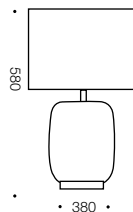

Jonah

Table Lamp

Specifications

Type	Table Lamp
Light Source	E27 40w max
Globe	Not included
Warranty	1 year*

Measurements

Colours

Blue/white

Codes