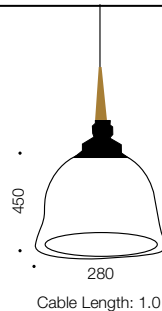

Jill

Pendant

Specifications

Type	Pendant
Light Source	E27 40w max
Globe	Not included
Warranty	1 year*

Colours

Black/white with oak

Measurements

Codes