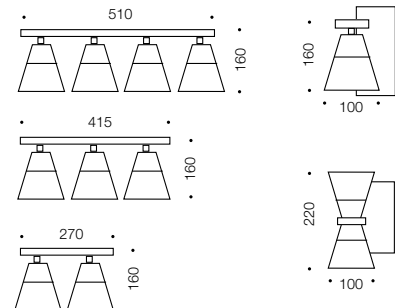

Heston

Wall Lamp/Vanity

Specifications

Type	Wall Lamp
Light Source	LED
Lumen	320 per unit
Colour Temp	4000K
Wattage	4w per globe
Dimmable	No
CRI	>80
Power Factor	>0.9
Beam Angle	140
Warranty	2 year*

Colours

Clear/chrome

Codes

Heston WB1-CH

Heston WB2-CH

Heston WB2A-CH

Heston WB3-CH

Heston WB4-CH

Measurements