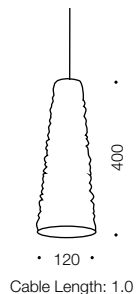

Haig Pendant

Specifications

Type	Pendant
Light Source	E14 28w max
Globe	Not included
Warranty	1 year*

Colours

Nickel/clear

Nickel/opal

Nickel/red

Measurements