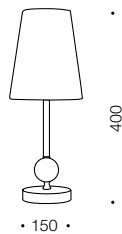

Glade

Table Lamp

Specifications

Type	Table Lamp
Light Source	E14 40w max
Globe	Not included
Warranty	1 year*

Measurements

Colours

Black/chrome

Red/chrome