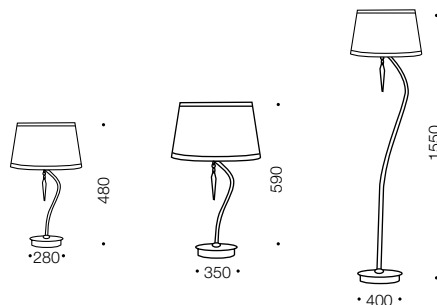

Fonda

Floor & Table Lamp

Specifications

Type	Floor & Table Lamp
Light Source	E27 40w max
Globe	Not included
Warranty	1 year*

Colours

Chrome/white

Measurements

Codes