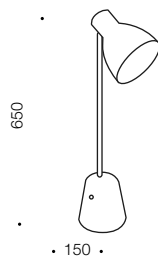

### Specifications

Type	Table Lamp
Light Source	E27 60w max
Globe	Not included
Warranty	1 year*

### Measurements