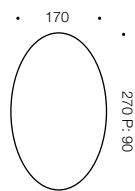

Ethan

Exterior Wall Lamp

Specifications

Type	Exterior
Light Source	14w E27max
Globe	Not included
Warranty	1 year*

Colours

Black

Measurements

Codes