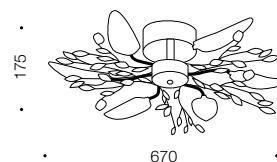

Epoca

Close to ceiling

Specifications

Type	CTC
Light Source	LED
Lumen	1700
Colour Temp	5000k
Wattage	6 x 3.5w
Dimmable	Yes
CRI	>80
Power Factor	>0.9
Beam Angle	120
Warranty	1 year*

Colours

Chrome/gold

Measurements