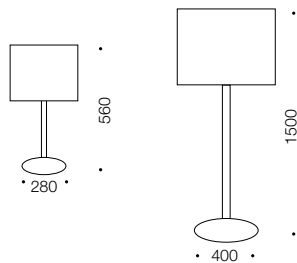

### Specifications

Type	Floor & Table Lamp
Light Source	E27 40w max
Globe	Not included
Warranty	1 year*

### Measurements