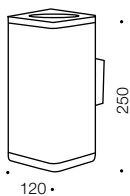

DORCAS

Exterior

Specifications

Type	Exterior
Light Source	LED
Lumen	960
Colour Temp	4000k
Wattage	12w
Dimmable	No
CRI	>80
Power Factor	>0.9
Beam Angle	180
Warranty	2 year*

Measurements

Codes

DORCAS EX12-TN84