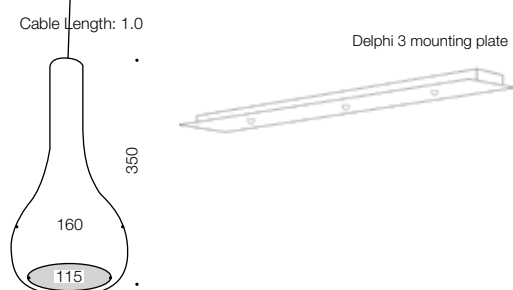

Measurements

Codes

Delphi PE1-WH

Delphi PE1-RD

Delphi PE1-BK

Product Approvals