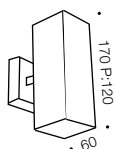

Davis

Exterior Wall Lamp

Specifications

Type	Exterior
Light Source	35w GU10 240v
Globe	Included
Warranty	1 year*

Measurements

Colours

Stainless steel/frost

Codes