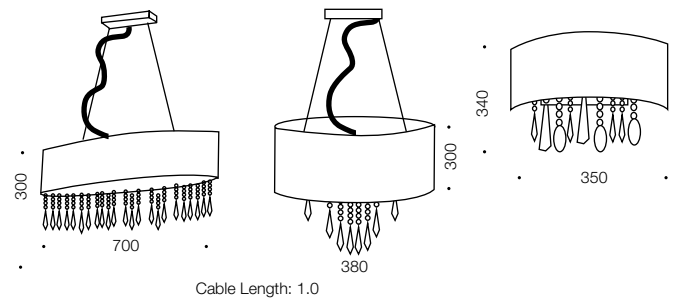

Chelsea

Pendant & Wall Lamp

Specifications

Type	Pendant
Light Source	2w/3w/6w 33w G9 osram
Globe	Included
Warranty	1 year*

Measurements

Colours

Chrome/crystal

Codes