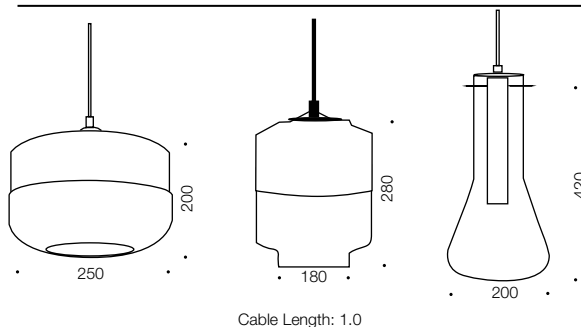

Bruno, Jacky & Flow

Pendant

Specifications

Type	Pendant
Light Source	E27 40w max
Globe	Not included
Warranty	1 year*

Colours

Clear/oak

Measurements

Codes