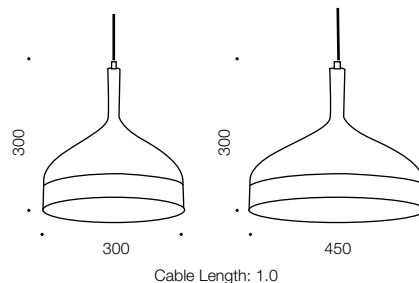

Bresno

Pendant

Specifications

Type	Pendant
Light Source	E27 25w max
Globe	Not included
Warranty	1 year*

Colours

Black/oak

Red/oak

White/oak

Measurements

Codes

Bresno
PE30-BK

Bresno
PE45-BK

Bresno
PE30-RD

Bresno
PE45-RD

Bresno
PE30-WH

Bresno
PE45-WH