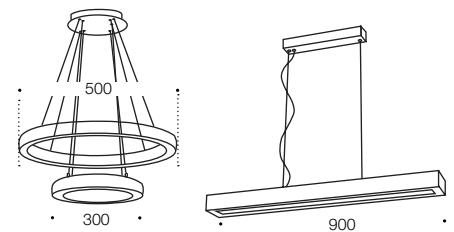

Colours

Chrome/crystal

Measurements

Cable Length: 2.1

Codes

Bortoli P5030-CH

Bortoli P90-CH

Bortoli OY45-CH