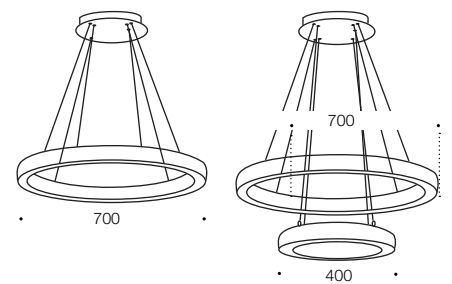

Measurements

Cable Length: 2.1

Codes

Bortoli P70-CH

Bortoli P7040-CH

Product Approvals

Specifications

Type	Pendant
Light Source	LED
Lumen	1500/2300
Colour Temp	4000k
Wattage	12w+24w/22w
Dimmable	Yes
CRI	>80
Power Factor	>0.9
Beam Angle	120
Warranty	1 year*

Colours

Chrome/crystal

Measurements

Cable Length: 2.1

Codes

Bortoli P5030-CH

Bortoli P90-CH

Bortoli OY45-CH