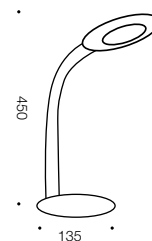

### Specifications

Type	Table Lamp
Light Source	LED SMD
Lumen	260
Colour Temp	4000k
Wattage	3.2w
Dimmable	No
CRI	>80
Power Factor	>0.9
Beam Angle	140
Warranty	1 year*

### Measurements