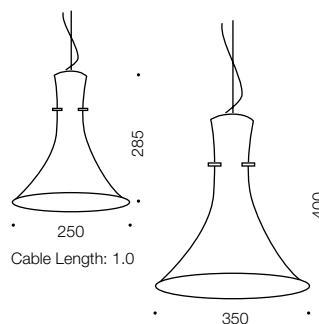

Bisset

Pendant

Specifications

Type	Pendant
Light Source	E27 40w max
Globe	Not included
Warranty	1 year*

Colours

Nickel/opal matt

Measurements

Codes