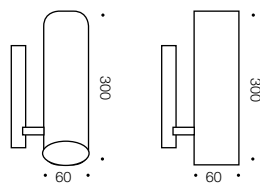

Bass

Exterior Wall Lamp

Specifications

Type	Exterior
Light Source	60w E27
Globe	Not included
Warranty	1 year*

Measurements

Colours

Stainless steel

Codes