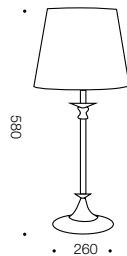

Bart

Table Lamp

Specifications

Type	Table Lamp
Light Source	E27 40w max
Globe	Not included
Warranty	1 year*

Colours

Chrome/black

Chrome/white

Antique brass/cream

Measurements

Codes

Bart TL-AB/CRM

Bart TL-CH/BK

Bart TL-CH/WH

Product Approvals