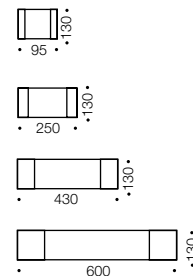

Axel

Wall Lamp/Vanity

Specifications

Type	Wall Lamp
Light Source	LED
Lumen	360 per globe
Colour Temp	4000K
Wattage	4.5w per globe
Dimmable	No
CRI	>80
Power Factor	>0.9
Beam Angle	140
Warranty	2 year*

Colours

Chrome/frost

Codes

Axel 1-CH/FR

Axel 2B-CH/FR

Axel 3B-CH/FR

Axel 4B-CH/FR

Measurements

Product Approvals