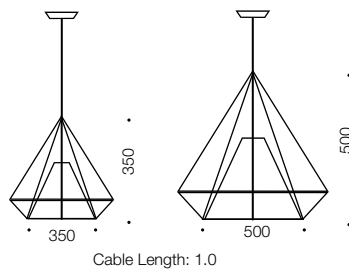

Artis

Pendant

Specifications

Type	Pendant
Light Source	E27 40w max
Globe	Not included
Warranty	1 year*

Measurements

Colours

Black/white

Codes