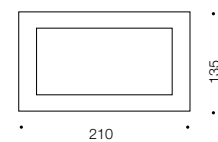

Measurements