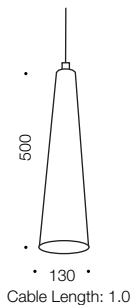

Arcadia

Pendant

Specifications

Type	Pendant
Light Source	E27 40w max 240v
Globe	Not included
Warranty	1 year*

Colours

Chrome

Measurements

Codes