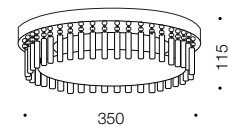

Andela

Specifications

Type	Oyster
Light Source	LED
Lumen	1440/2560
Colour Temp	5000k
Wattage	18w/32w
Dimmable	Yes
CRI	>85
Power Factor	>0.8
Beam Angle	360
Warranty	2 years*

Colours

Chrome/clear

Codes

Andela OYSQ-850

Andela OYRD-850

Measurements

Product Approvals