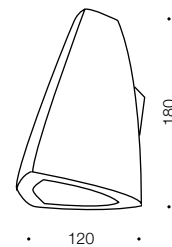

Measurements