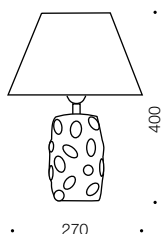

Alexa

Table Lamp

Specifications

Type	Table Lamp
Light Source	25w E27 max
Globe	Not included
Warranty	1 year*

Measurements

Codes

ALEXA TL-BK

ALEXA TL-WH