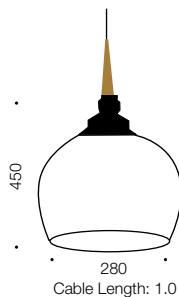

Alec

Pendant

Specifications

Type	Pendant
Light Source	E27 40w max
Globe	Not included
Warranty	1 year*

Colours

Black/white with oak

Measurements

Codes