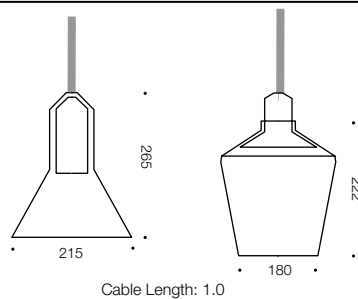

Alden & Norvel

Pendant

Specifications

Type	Pendant
Light Source	E27 25w Pilot Vintage filament
Globe	Included
Warranty	1 year*

Colours

Chanpagne/nickel-silver-oak

Clear/nickel-black-nickel

Measurements